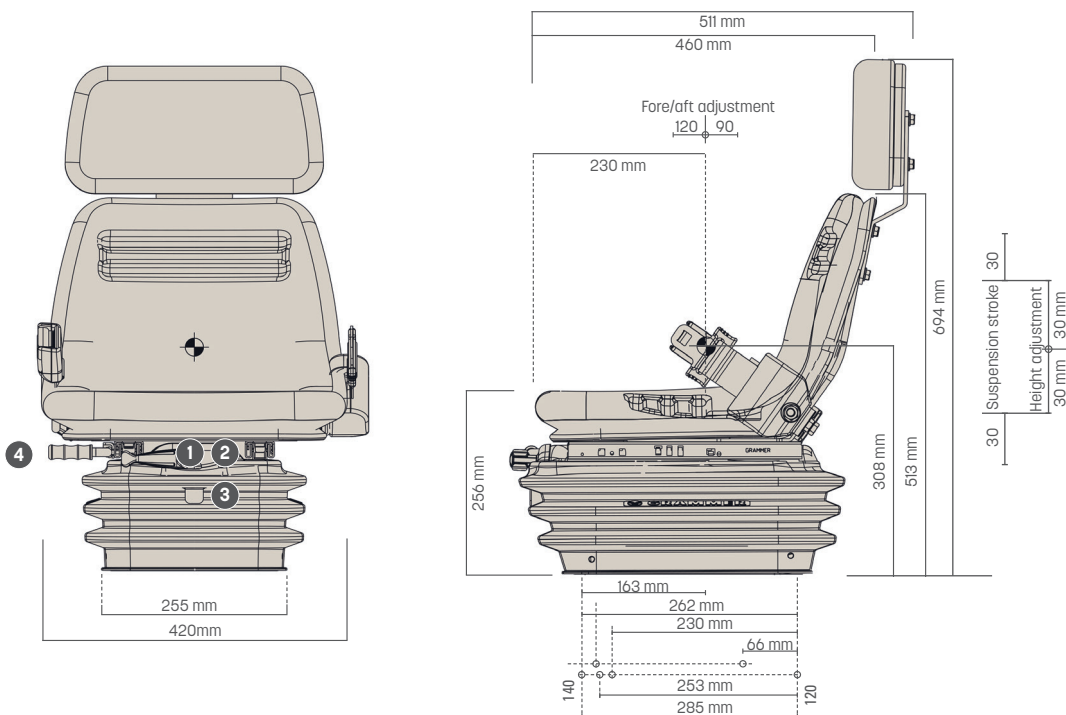

The product shown may differ from standard configuration.

COMPACTO® BASIC XS

Compact Seat with Mechanical Suspension

COMPACTO® BASIC XS

Technical data

Compact Seat

The Compacto Basic XS has a mechanical suspension with a suspension stroke of 60 mm. A single lever in front is used to set the seat's height and adjust it to the user's weight. An additional height limiter also ensures outstanding comfort in very small, low profile driver cabs.

Features

	COMPACTO® BASIC XS	COMPACTO® BASIC XS
ARTICLE NO.		
Imitation leather	1333859	
STANDARD FEATURES		
Mechanical suspension	●	
Suspension stroke, 60 mm	●	
1 Weight adjustment, 50 - 130 kg	●	
2 Height adjustment, 60 mm, mechanical	●	
		3 Height limiter
		4 Fore/aft adjustment
		Seat cushion width
		420 mm
		OPTIONAL FEATURES
		Restraint system
		Backrest extension, static

Measurements (Installation dimensions)

● STANDARD FEATURES ○ OPTIONAL FEATURES

All dimensions in mm.
Subject to technical changes.