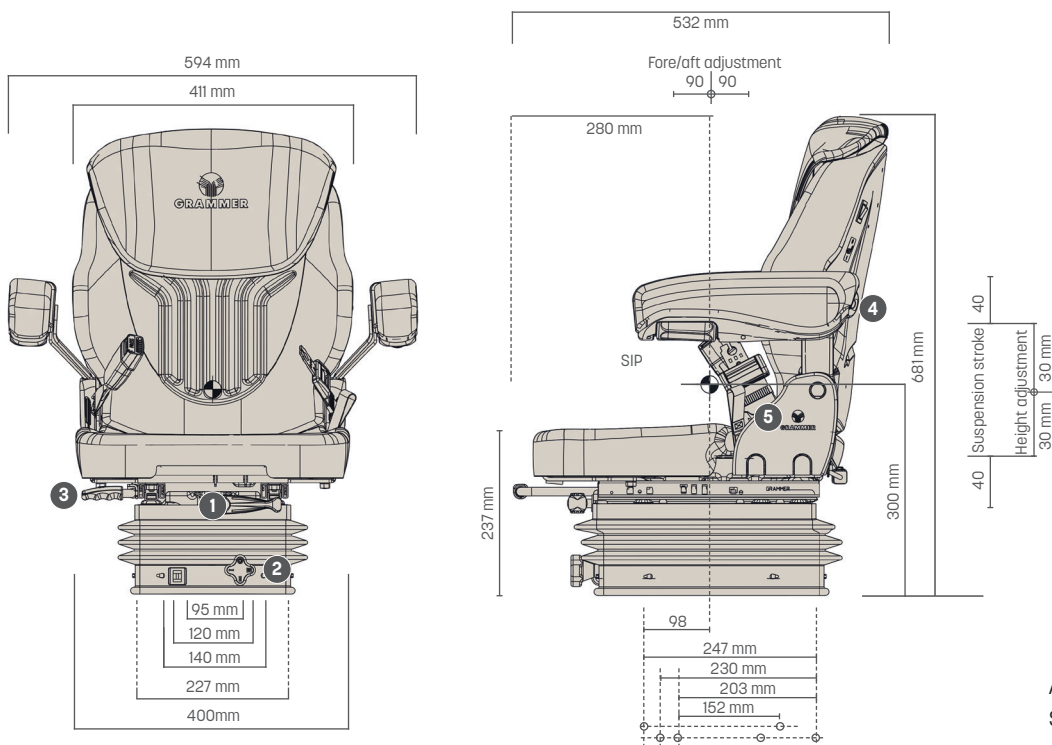

The product shown may differ from standard configuration.

COMPACTO® BASIC S

Compact Seat with Mechanical Suspension

COMPACTO® BASIC S

Technical data

Compact Seat

Despite having a mechanical suspension, the Compacto Basic S also boasts plenty of comfort and convenience. The seat can be set to three different heights using an easy-to-turn knob. It is adjusted to the user's weight by moving a lever in front until the marking in a plainly visible readout lines up with the selected seat height. This ensures that enough suspension travel will always be available.

Mechanical suspension

Mechanical lumbar support

Manual weight adjustment

Features

	COMPACTO® BASIC S	COMPACTO® BASIC S
ARTICLE NO.		
Fabric	1289042	
Imitation leather	1081364	
STANDARD FEATURES		
Mechanical suspension	●	
Suspension stroke, 80 mm	●	
1 Weight adjustment, 50 - 130 kg	●	
2 Height adjustment, 60 mm, 3-step, mechanical	●	
3 Fore/aft adjustment	●	
4 Lumbar support, mechanical	●	
5 Adjustable backrest angle		●
Seat cushion width		400 mm
OPTIONAL FEATURES		
Armrests, 65 mm x 270 mm		○
Restraint system		○
Backrest extension, insertable		○
Seat heating		○
Operator presence switch (OPS)		○
Fore/aft isolator		○

Measurements (Installation dimensions)

● STANDARD FEATURES ○ OPTIONAL FEATURES

All dimensions in mm.
Subject to technical changes.